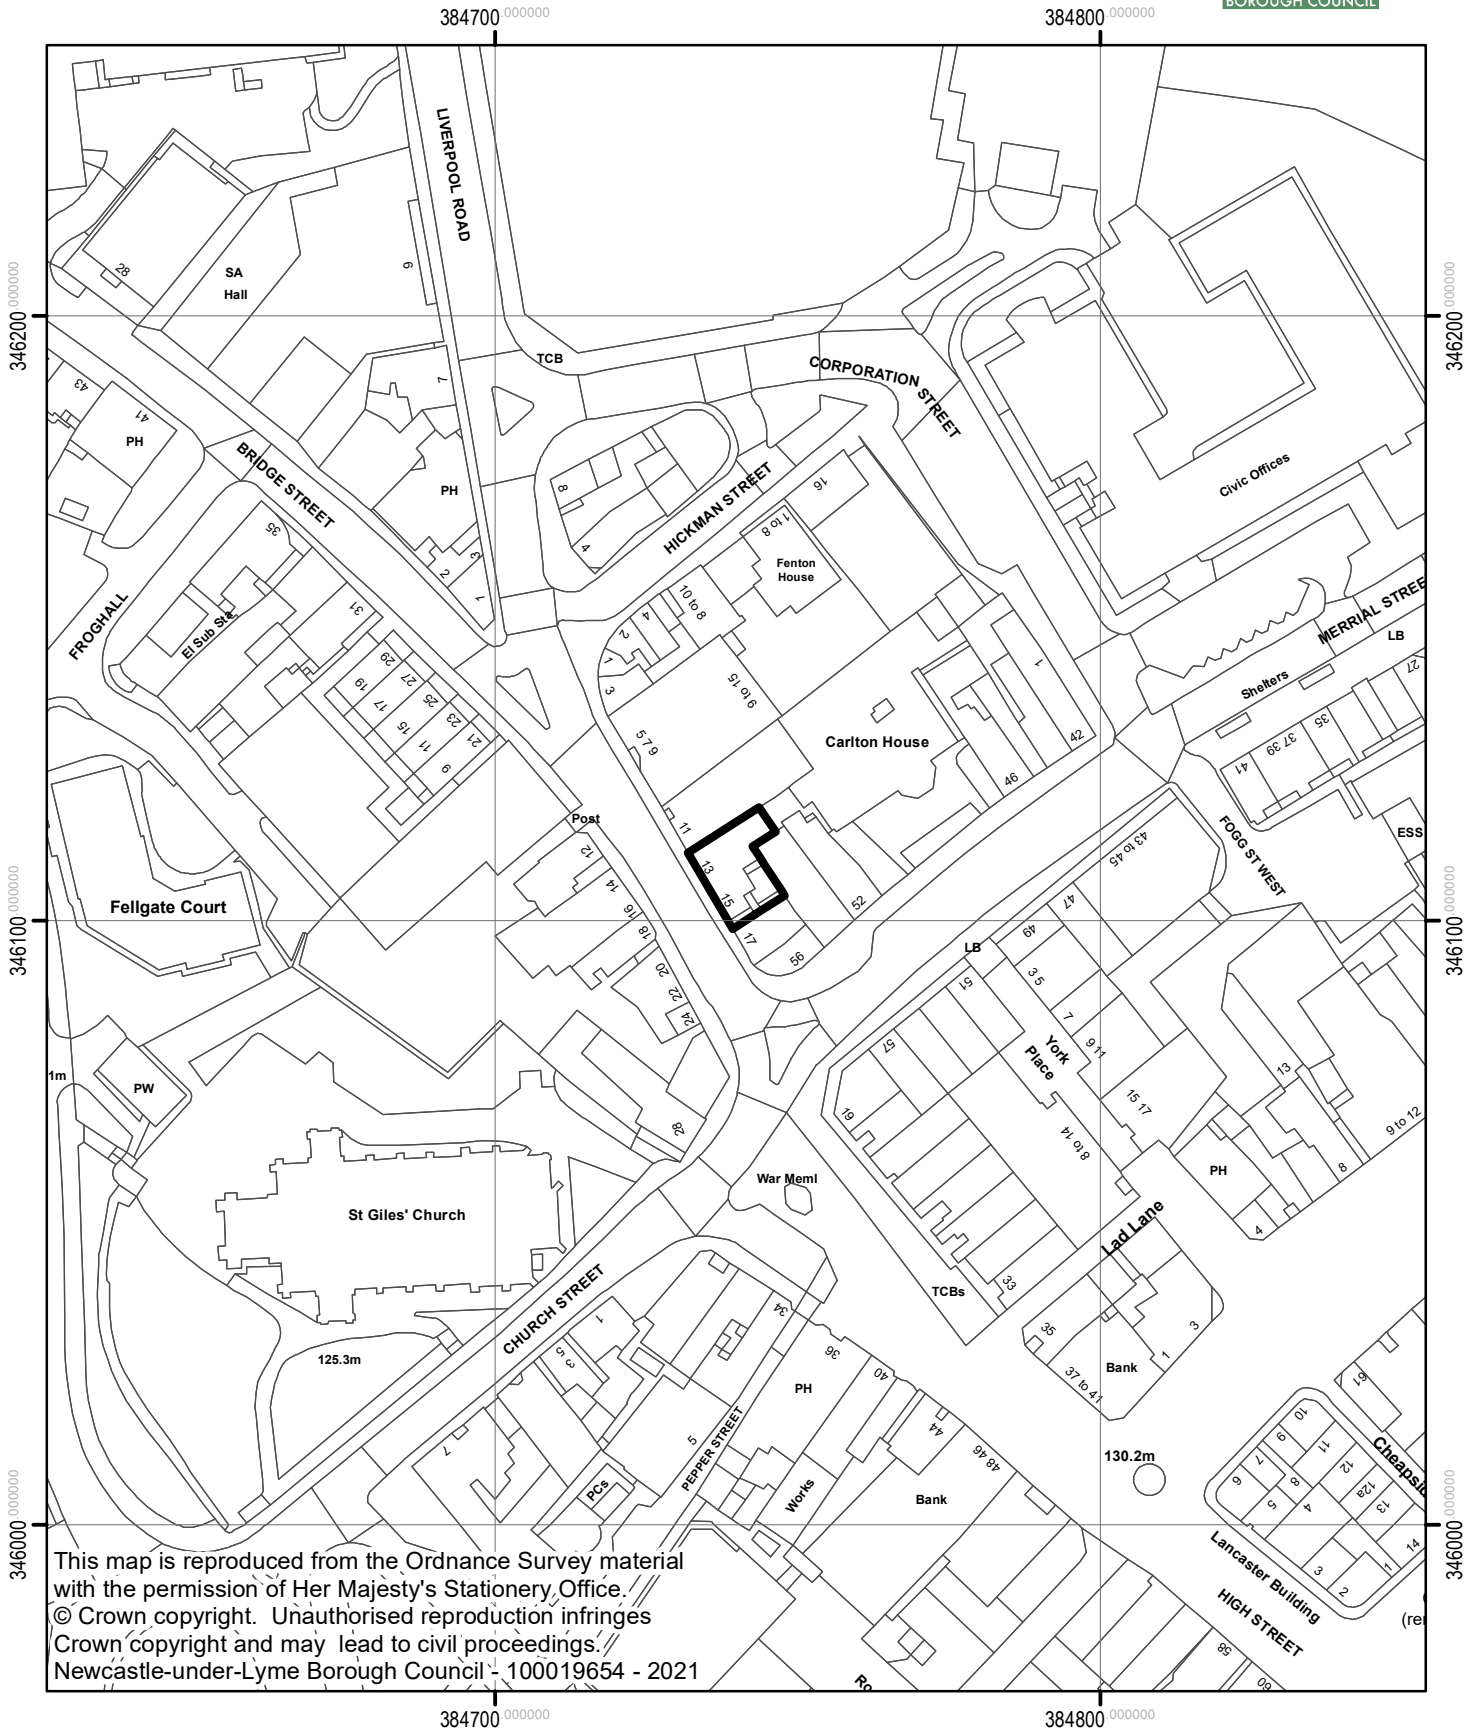

22/00558/FUL
Cornwells Chemist 9 -15 High Street
Newcastle-under-Lyme

This map is reproduced from the Ordnance Survey material with the permission of Her Majesty's Stationery Office. © Crown copyright. Unauthorised reproduction infringes Crown copyright and may lead to civil proceedings. Newcastle-under-Lyme Borough Council - 100019654 - 2021